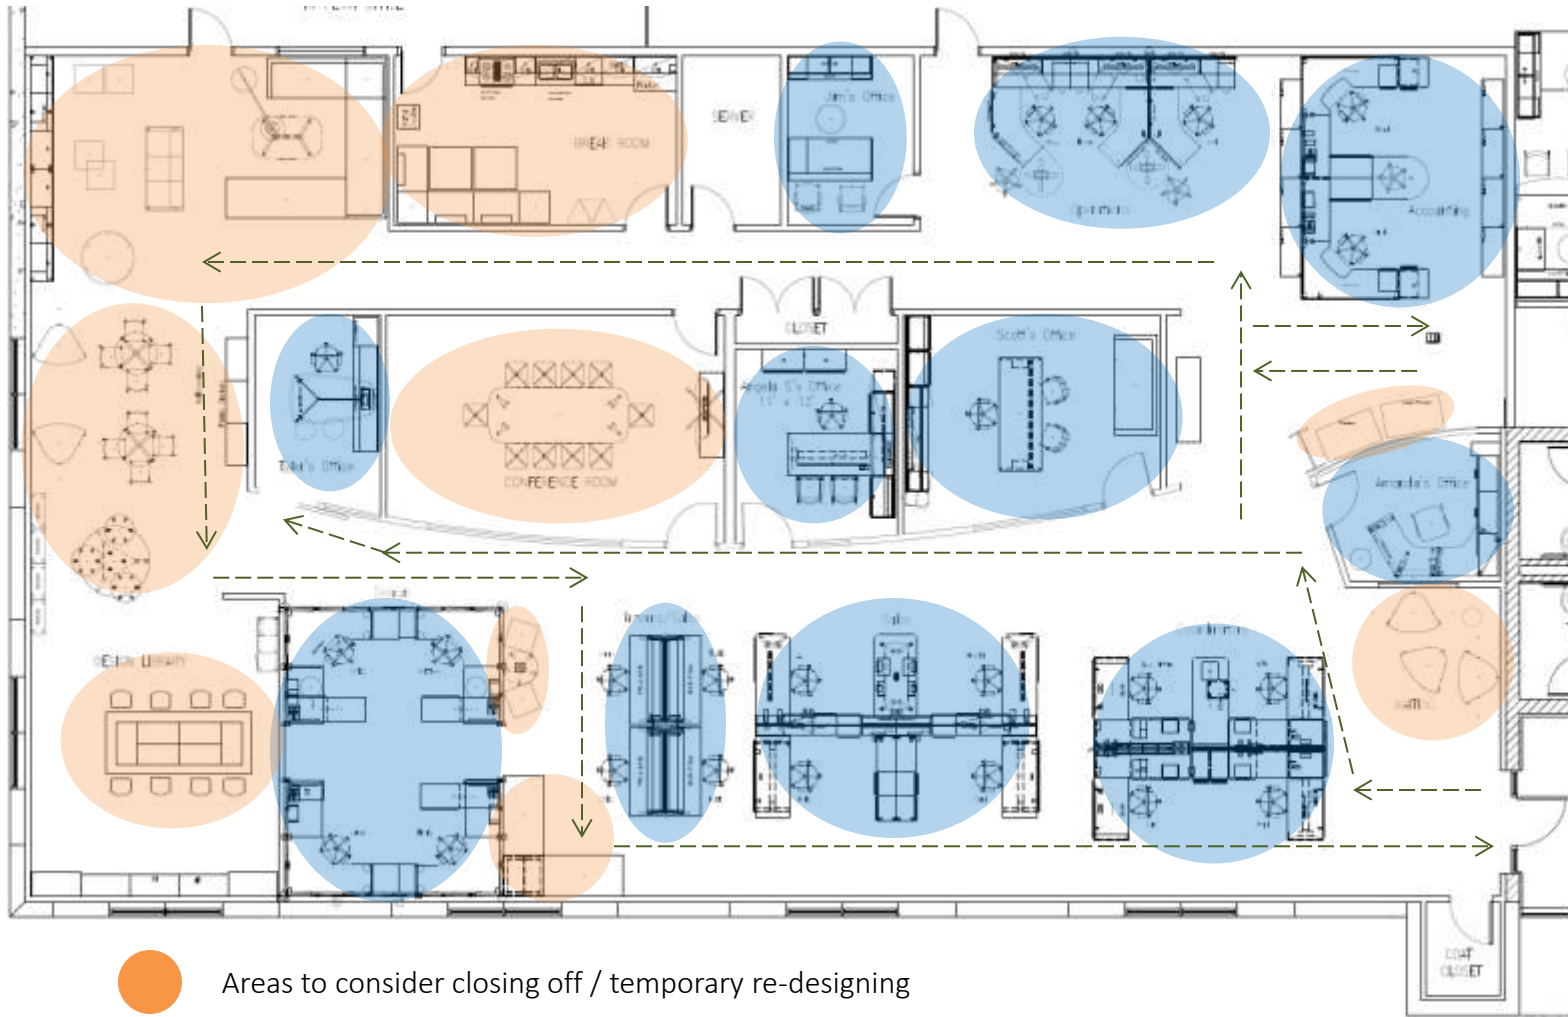

# Custom Services

Social Distancing Design Services

Our highly equipped design team can help you evaluate your office and how your employees can best practice social distancing while at work.

We will also suggest products that will work with your existing furniture to achieve the best solution.

Areas to consider closing off / temporary re-designing

Areas at lower risk. You can add privacy screens here for extra precaution

Suggested new circulation path employees should follow (notice direction arrows)